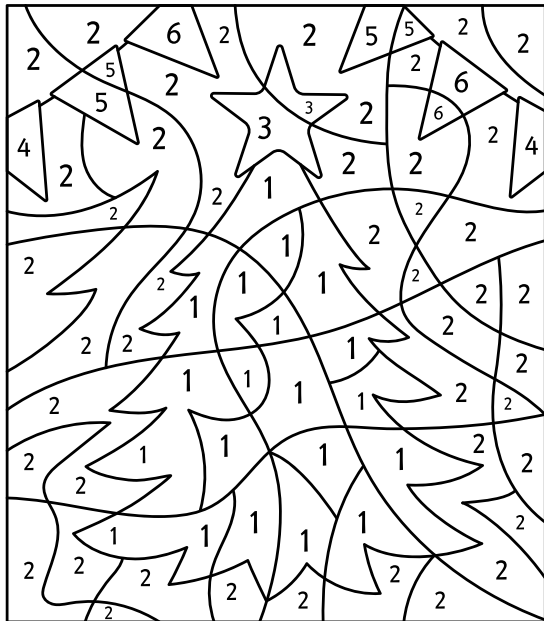

US Community
CREDIT UNION

CHRISTMAS ACTIVITY SHEET

CHRISTMAS

**SPOT 5
DIFFERENCES**

- | | | | | | |
|------------|-------------|-------------|----------|-----------|-----------|
| 1
green | 2
yellow | 3
orange | 4
red | 5
blue | 6
pink |
|------------|-------------|-------------|----------|-----------|-----------|